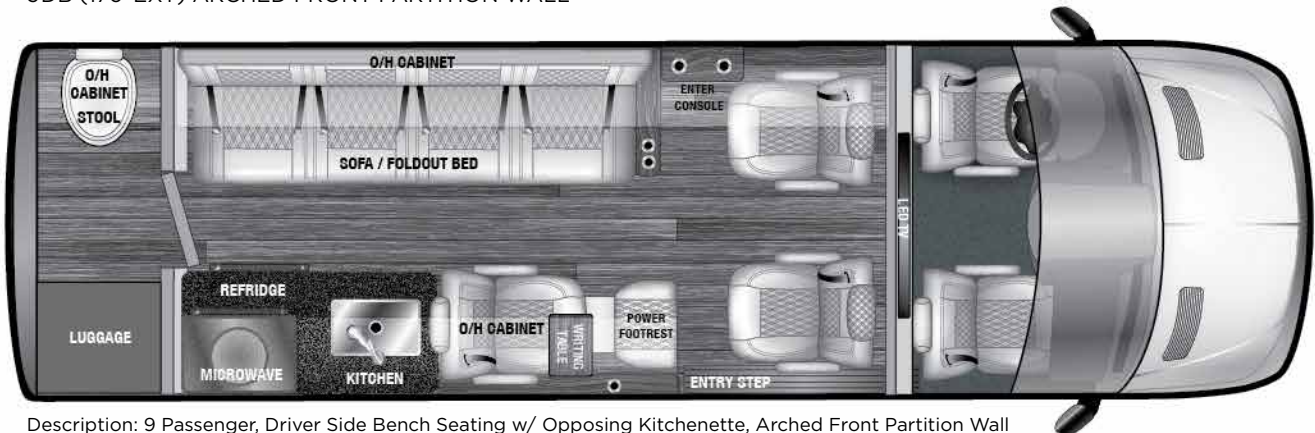

## AVAILABLE FLOORPLANS

9DB (170"EXT)

Description: 9 Passenger, Driver Side Bench Seating w/ Opposing Kitchenette, No Front Partition Wall

9DB (170"EXT) ARCHED FRONT PARTITION WALL

Description: 9 Passenger, Driver Side Bench Seating w/ Opposing Kitchenette, Arched Front Partition Wall