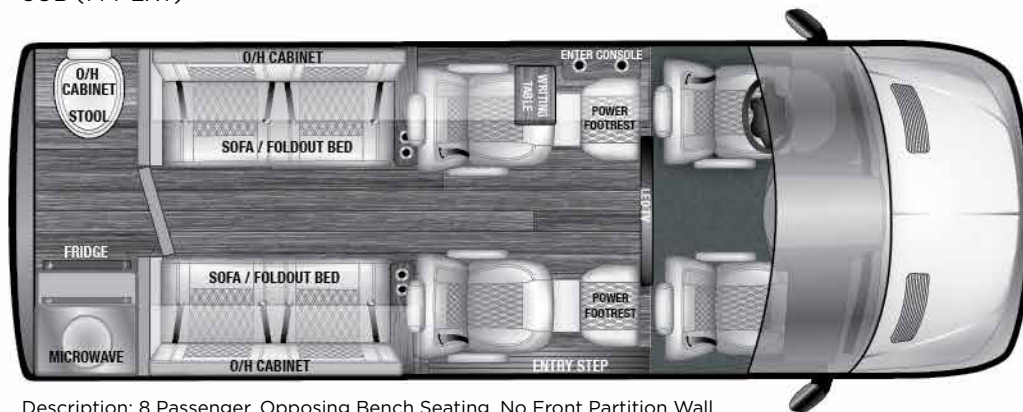

8OB (144"EXT)

Description: 8 Passenger, Opposing Bench Seating, No Front Partition Wall