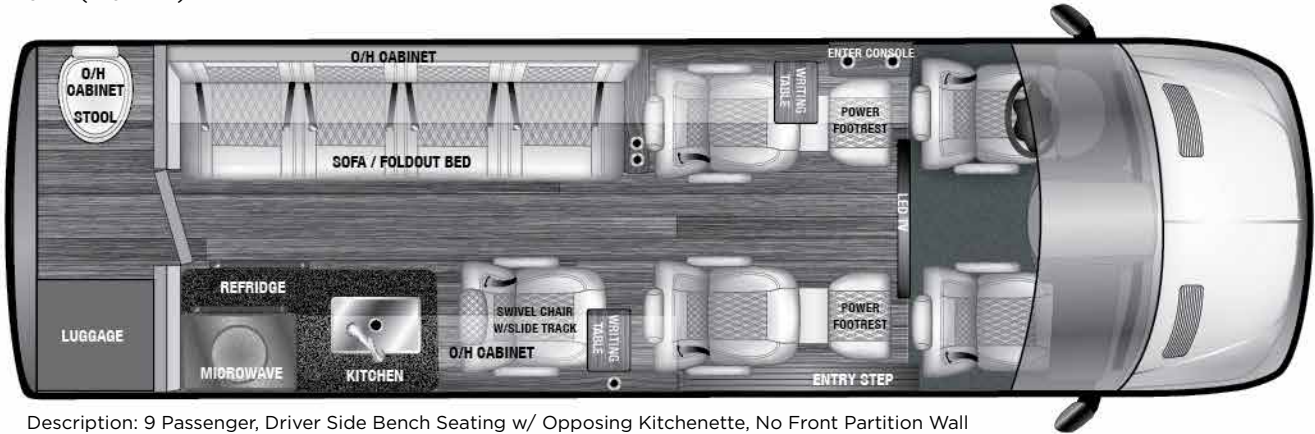

V-CRUISE SERIES

AVAILABLE FLOORPLANS

9DB (170"EXT)

Description: 9 Passenger, Driver Side Bench Seating w/ Opposing Kitchenette, No Front Partition Wall