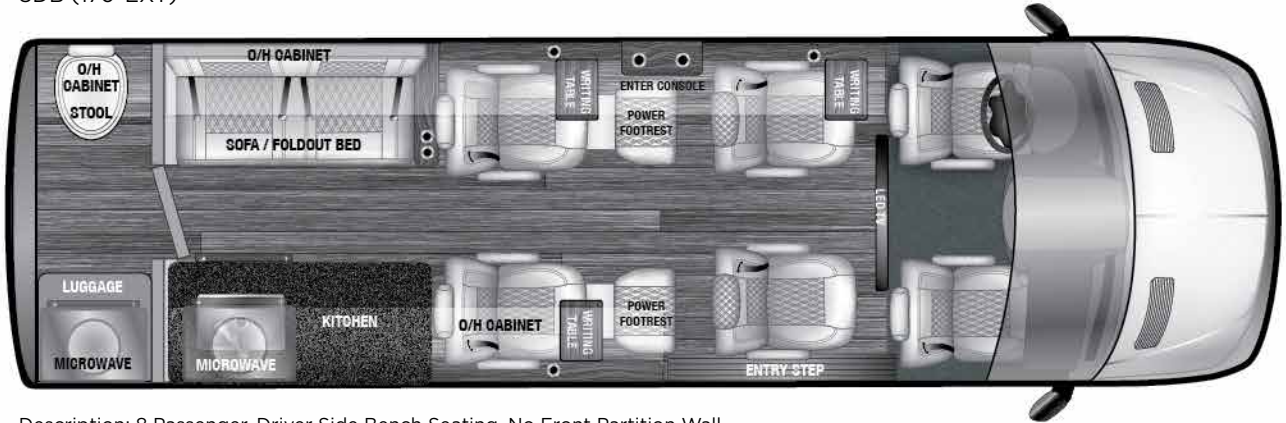

V-CRUISE SERIES

AVAILABLE FLOORPLANS

8DB (170"EXT)

Description: 8 Passenger, Driver Side Bench Seating, No Front Partition Wall