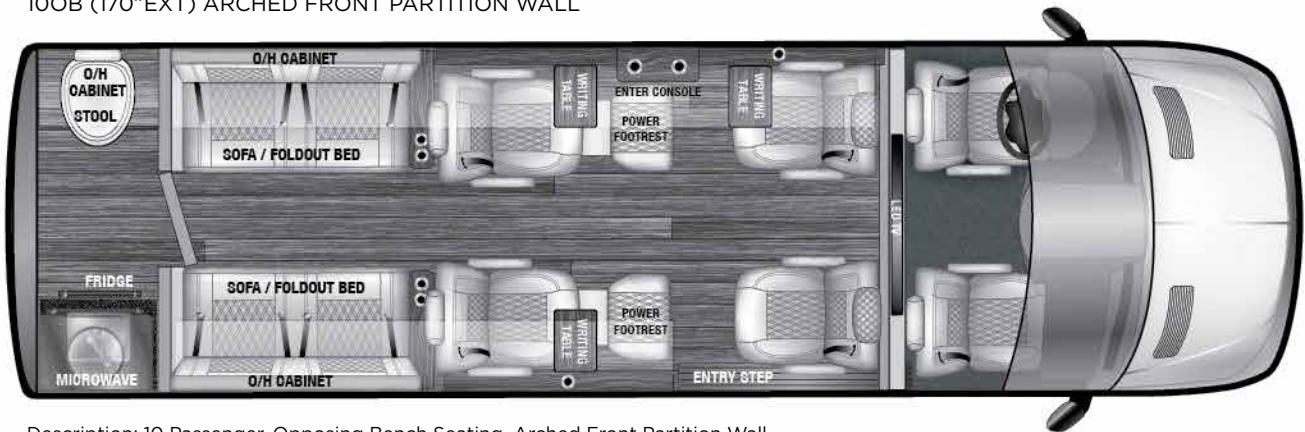

# V-CRUISE SERIES

AVAILABLE FLOORPLANS

10OB (170"EXT)

Description: 10 Passenger, Opposing Bench Seating, No Front Partition Wall

10OB (170"EXT) ARCHED FRONT PARTITION WALL

Description: 10 Passenger, Opposing Bench Seating, Arched Front Partition Wall