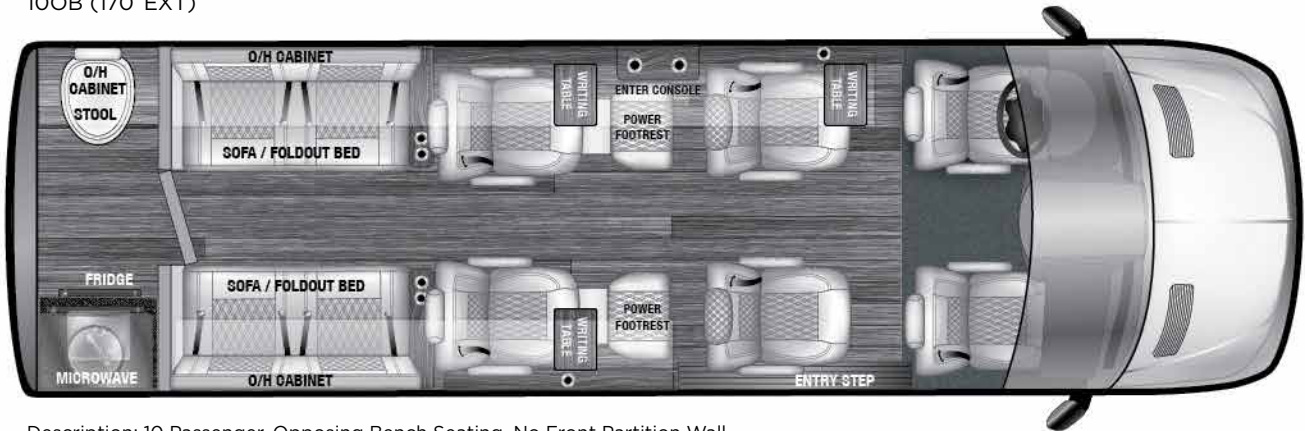

V-CRUISE SERIES

AVAILABLE FLOORPLANS

10OB (170"EXT)

Description: 10 Passenger, Opposing Bench Seating, No Front Partition Wall