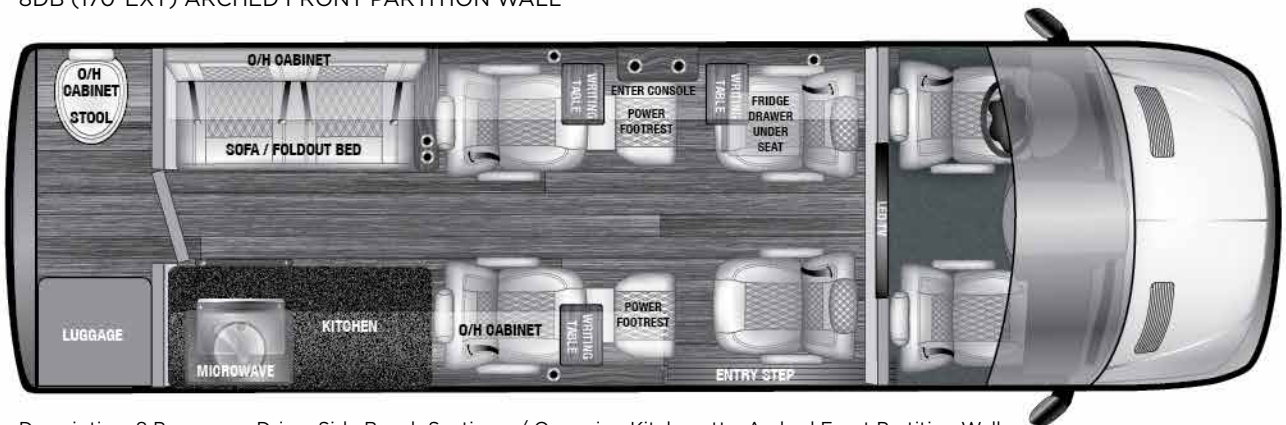

## AVAILABLE FLOORPLANS

8DB (170"EXT)

Description: 8 Passenger, Driver Side Bench Seating, No Front Partition Wall

8DB (170"EXT) ARCHED FRONT PARTITION WALL

Description: 8 Passenger, Driver Side Bench Seating w/ Opposing Kitchenette, Arched Front Partition Wall