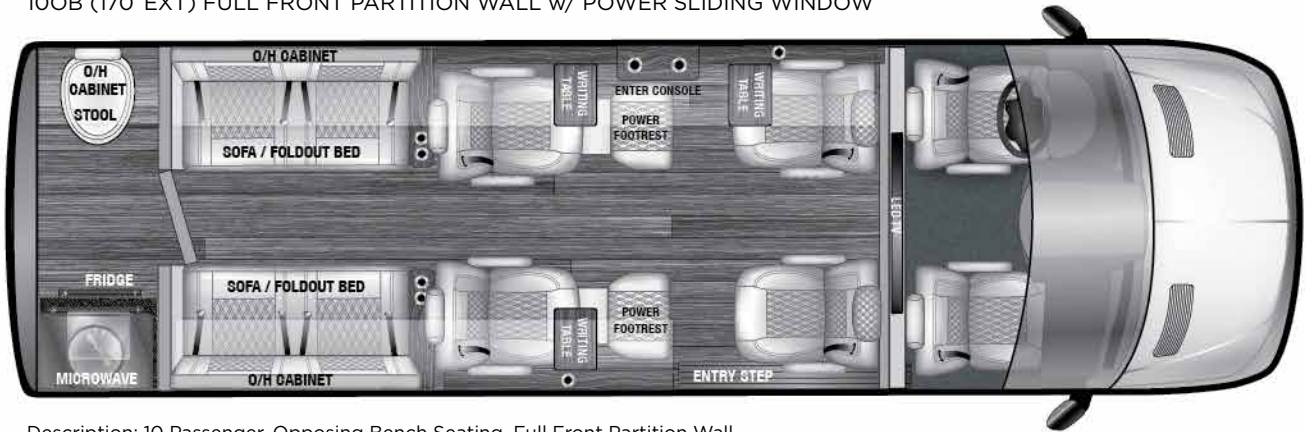

10OB (170"EXT) FULL FRONT PARTITION WALL w/ POWER SLIDING WINDOW

Description: 10 Passenger, Opposing Bench Seating, Full Front Partition Wall