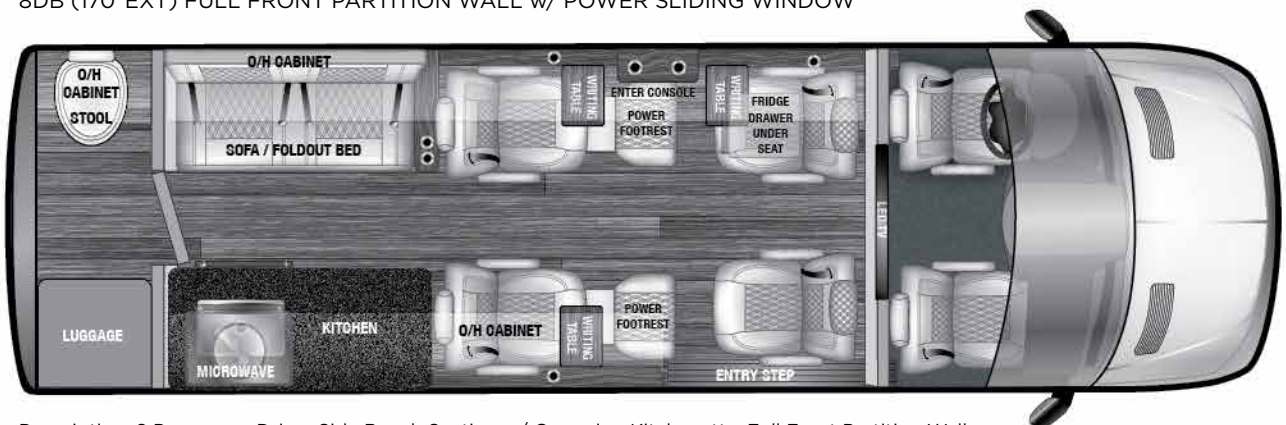

8DB (170"EXT) FULL FRONT PARTITION WALL w/ POWER SLIDING WINDOW

Description: 8 Passenger, Driver Side Bench Seating w/ Opposing Kitchenette, Full Front Partition Wall