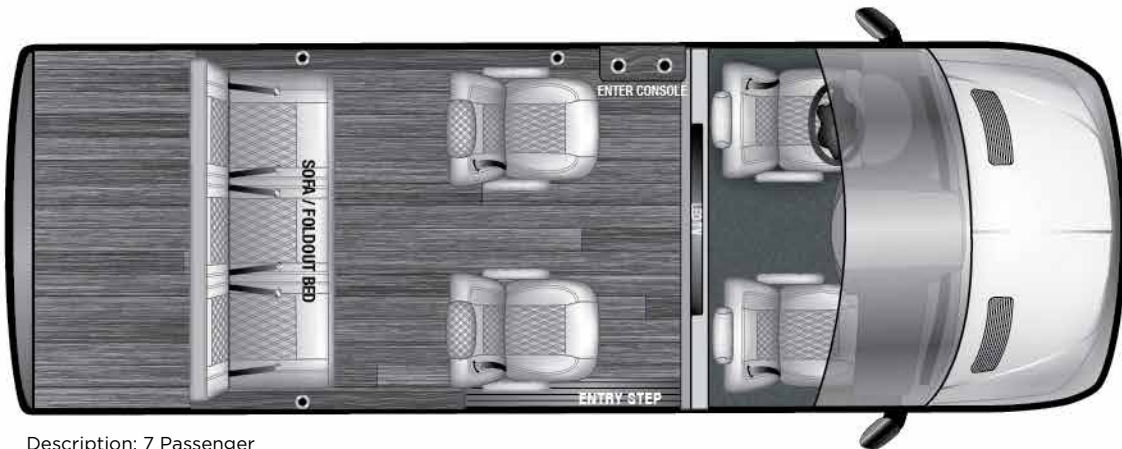

7RB4 (144")

Description: 7 Passenger