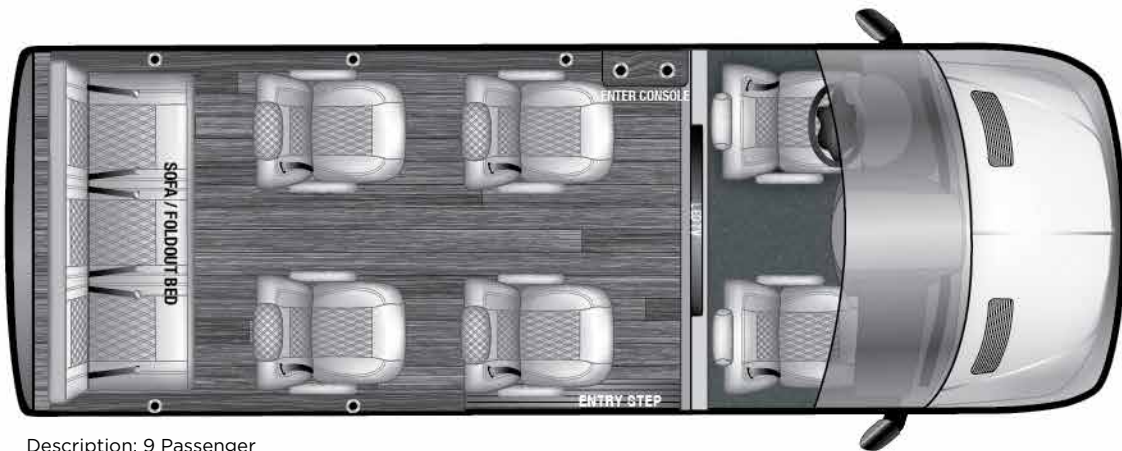

V-SPORT SERIES

AVAILABLE FLOORPLANS

9RB4 (144")

Description: 9 Passenger

7RB4 (144")