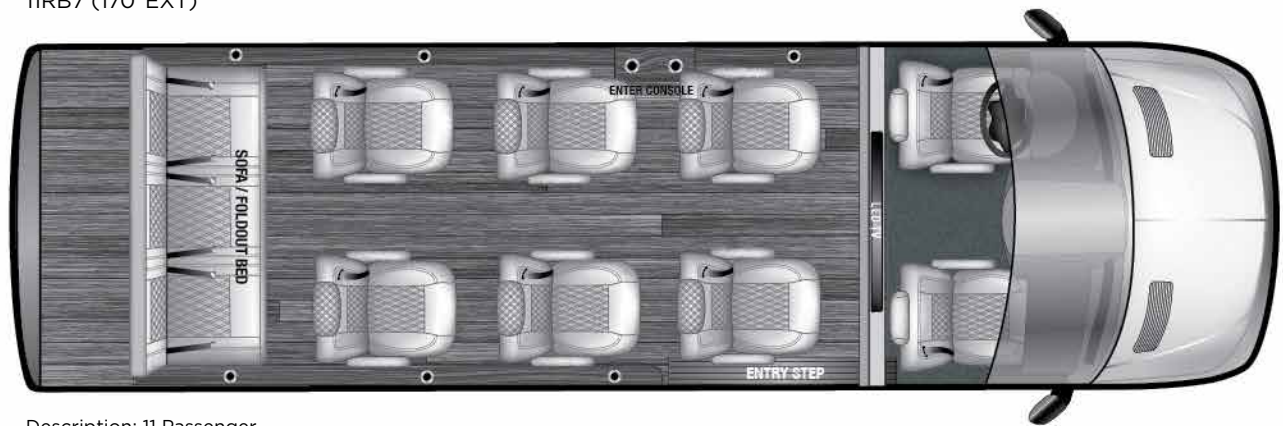

V-SPORT SERIES

The V-Sport series offers four floorplans, all featuring maximum seating and storage for traveling families and teams. V-Sport floor plans include:

11RB7 (170"EXT)	Driver & Co-Pilot, No Partition, 6 Captains Chairs w/ Rear Bench (11 Passenger)
11RB7A (170"EXT AWD)	Driver & Co-Pilot, No Partition, 6 Captains Chairs w/ Rear Bench (11 Passenger), AWD
9RB7 (170"EXT)	Driver & Co-Pilot, No Partition, 4 Captains Chairs w/ Rear Bench (9 Passenger)
9RB7A (170"EXT AWD)	Driver & Co-Pilot, No Partition, 4 Captains Chairs w/ Rear Bench (9 Passenger), AWD
9RB4 (144")	Driver & Co-Pilot, No Partition, 4 Captains Chairs w/ Rear Bench (9 Passenger)
9RB4A (144" AWD)	Driver & Co-Pilot, No Partition, 4 Captains Chairs w/ Rear Bench (9 Passenger), AWD
7RB4 (144")	Driver & Co-Pilot, No Partition, 2 Captains Chairs w/ Rear Bench (7 Passenger)
7RB4A (144" AWD)	Driver & Co-Pilot, No Partition, 2 Captains Chairs w/ Rear Bench (7 Passenger), AWD

LUXURIOUS. THOUGHTFUL. CONFIDENT.

V-SPORT SERIES

AVAILABLE FLOORPLANS

11RB7 (170"EXT)

Description: 11 Passenger

9RB7 (170"EXT)

Description: 9 Passenger

V-SPORT SERIES

DIMENSIONS:

- Exterior Length (3500XD 170"EXT): 24' 7"
- Exterior Width: 83"
- Exterior Height: 9' 10"

STANDARD EXTERIOR FEATURES

- Color Matched Bumpers and Side Moldings
- Front Spoiler
- Fiberglass Rocker Moldings with Integrated Steps
- Rear Spoiler w/ Hitch Cover
- Trailer Cross-Member, Towing Capacity 5,000 lbs.
- Audio Video HD Amplified Antenna
- 30 AMP Shore Power w/ Cord